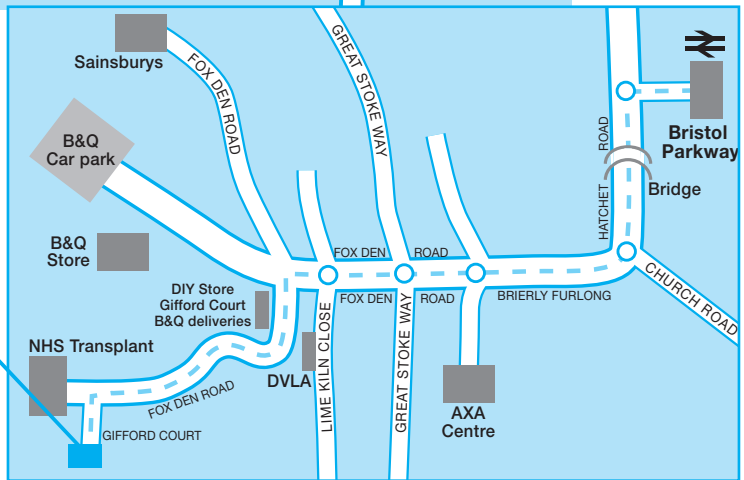

**By Train:** The nearest mainline station is Bristol Parkway - 15 minute walk, or short taxi ride.

**By Road:** from the M5 – exit the M5 at Junction 15 onto the M4 Junction 20; exit M4 at Junction 19 onto the M32. Exit M32 at Junction 1, at the roundabout take the 3rd exit (sign posted Filton, Abbey Wood, Bristol Parkway Station). Continue on until you reach the Abbey Wood roundabout (the MOD Abbey Wood will be on your left and Sainsbury’s on your right). Take the 4th exit (sign posted Bristol Parkway Station). At the next roundabout take the 3rd exit heading towards B&Q (Fox Den Road).

Then see over page for detailed map and local directions\*\*\*

**MARIE STOPES  
INTERNATIONAL**  
Bristol Centre

**MARIE STOPES BRISTOL CLINIC**

Travelling from Bristol Parkway Station by road...

Take the exit from the station and the bus stop(s) will be on your left. At the end is a mini-roundabout, turn left onto Hatchet Road passing under the railway bridge. Continue straight on across the mini-roundabout onto Brierly Furlong. At the next roundabout take the 2nd exit (1st exit is for Axa Sunlife only) onto Fox Den Road. At the next roundabout continue straight across towards B&Q (still on Fox Den Road). Then see below\*\*\*

\*\*\*At the mini-roundabout take the 2nd exit then take the immediate left following signs for DIY Store Stoke Gifford & UK Transplant – the road will continue along behind B&Q – follow the road to the end – Marie Stopes is on your left (Gifford Court) – parking available.