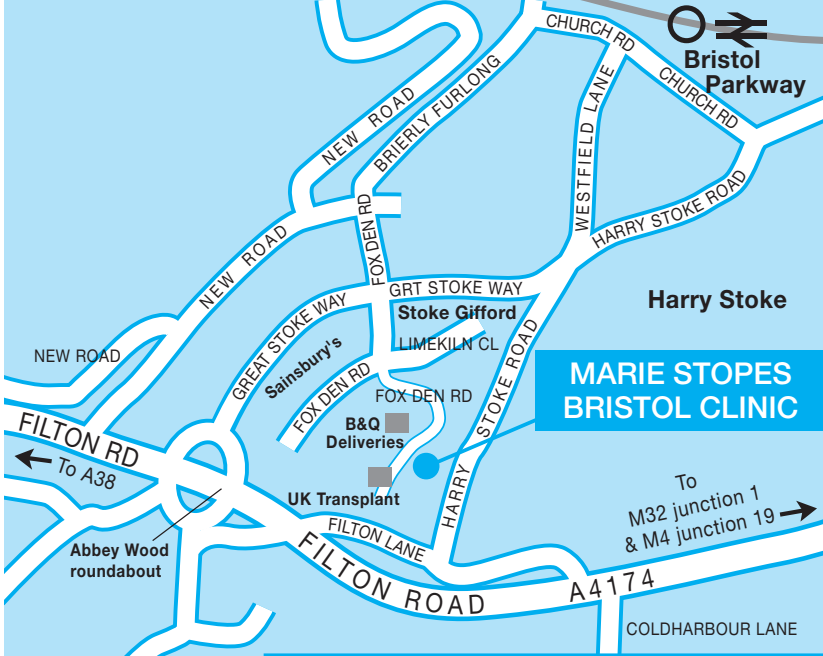

### Marie Stopes International Bristol Centre

2 Gifford Court, Fox Den Road, Stoke Gifford, Bristol BS34 8TT  
Telephone: 0845 300 8090

The **Bristol Centre** is situated north of the city close to the motorway network.

Then see over page for detailed map and local directions\*\*\*

**MARIE STOPES  
INTERNATIONAL**  
Bristol Centre

**MARIE STOPES BRISTOL CLINIC**

Travelling from Bristol Parkway Station by road...

Take the exit from the station and the bus stop(s) will be on your left. At the end is a mini-roundabout, turn left onto Hatchet Road passing under the railway bridge. Continue straight on across the mini-roundabout onto Brierly Furlong. At the next roundabout take the 2nd exit (1st exit is for Axa Sunlife only) onto Fox Den Road. At the next roundabout continue straight across towards B&Q (still on Fox Den Road). Then see below\*\*\*

From Filton Roundabout – follow the signs for Bristol Parkway Station and M.O.D. Abbey Wood – at the Abbey Wood roundabout take the 1st exit sign posted Bristol Parkway Station continue straight at the roundabout take the 3rd exit heading towards B&Q (Fox Den Road). At the mini-roundabout take the 2nd exit then take the immediate left following signs for DIY Store Stoke Gifford & UK Transplant – the road will continue along behind B&Q – follow the road to the end – Marie Stopes is on your left (Gifford Court) – parking available. Then see below\*\*\*

\*\*\*At the mini-roundabout take the 2nd exit then take the immediate left following signs for DIY Store Stoke Gifford & UK Transplant – the road will continue along behind B&Q – follow the road to the end – Marie Stopes is on your left (Gifford Court) – parking available.